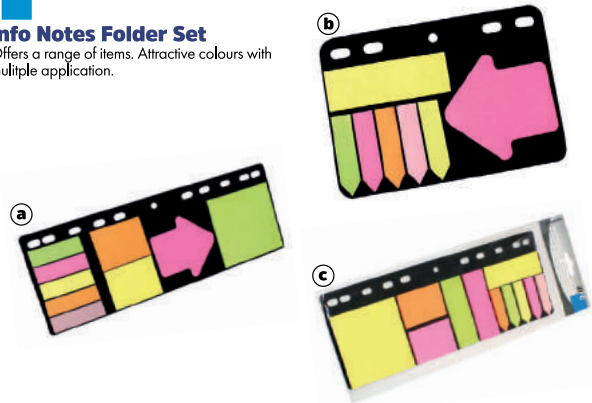

Info Notes Folder Set

Offers a range of items. Attractive colours with multiple application.

Code	Description
PAD0084 8746-09	(a) Info Notes Folder - Set 9 Items
PAD0084 8747-09	(b) Info Notes Folder - Set 7 Items
PAD0084 8748-09	(c) Info Notes Folder - Set 11 Items