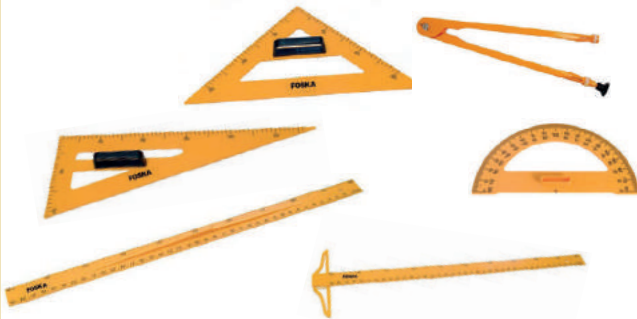

Foska®

Foska Black Board Teaching Equipment

Code	Description	Code	Description
BRD0070 9442-1	1m Ruler Set Plastic	BRD0074 9442-4	Compass
BRD0071 9942-2	Square 60°	BRD0075 9442-8	Protactor 50cm
BRD0072 9442-6	Set Square 45°	BRD0075 9442-9	T-Square 1m

NEXX®

NEXX T-Square

Plastic T-square with detachable end for ease of use in transit.

Code	Description
MAT0024	Plastic T-Square 45cm
MAT0025	Plastic T-Square 60cm