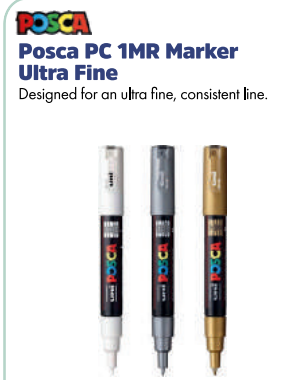

Posca PC 1MR Marker Ultra Fine

Designed for an ultra fine, consistent line.

Code	Description
MFU0211 PC1MR	Black Tip 0.7
MFU0211 PC1MR	Gold Tip 0.7
MFU0211 PC1MR	Silver Tip 0.7
MFU0211 PC1MR	White Tip 0.7