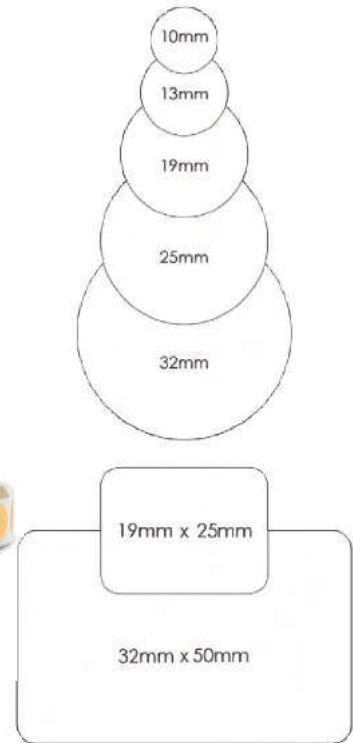

Redfern Colour Code Labels

Redfern round and rectangular colour code labels are ideal for 1000's of uses in and around the office and home.

Code	Description
C10BLA	C10 Black Colour Code
C10BRO	C10 Brown Colour Code
C10DBL	C10 Dark Blue Colour Code
C10FGR	C10 Flu Green Colour Code
C10FOR	C10 Flu Orange Colour Code
C10FPI	C10 Flu Pink Colour Code
C10FRE	C10 Flu Red Colour Code
C10GOL	C10 Gold Colour Code
C10GRE	C10 Green Colour Code
C10LBL	C10 light Blue Colour Code
C10LIM	C10 Flu Yellow / Lime Colour
C10ORA	C10 Orange Colour Code
C10PIN	C10 Pink Colour Code
C10PUR	C10 Purple Colour Code
C10RED	C10 Red Colour Code
C10SIL	C10 Silver Colour Code
C10YEL	C10 Yellow Colour Code
C13BLA	C13 Black Colour Code
C13BRO	C13 Brown Colour Code
C13DBL	C13 Dark Blue Colour Code
C13FGR	C13 Flu Green Colour Code
C13FOR	C13 Flu Orange Colour Code
C13FPI	C13 Flu Pink Colour Code
C13FRE	C13 Flu Red Colour Code
C13GOL	C13 Gold Colour Code
C13GRE	C13 Green Colour Code
C13LBL	C13 Light Blue Colour Code
C13LIM	C13 Flu Yellow / Lime Colour
C13ORA	C13 Orange Colour Code
C13PIN	C13 Pink Colour Code
C13PUR	C13 Purple Colour Code
C13RED	C13 Red Colour Code
C13SIL	C13 Silver Colour Code
C13YEL	C13 Yellow Colour Code
C19BLA	C19 Black Colour Code
C19BRO	C19 Brown Colour Code
C19DBL	C19 Dark Blue Colour Code
C19FGR	C19 Flu Green Colour Code
C19FOR	C19 Flu Orange Colour Code
C19FPI	C19 Flu Pink Colour Code

Code	Description
C19FRE	C19 Flu Red Colour Code
C19GOL	C19 Gold Colour Code
C19GRE	C19 Green Colour Code
C19LBL	C19 Light Blue Colour Code
C19LIM	C19 Flu Yellow / Lime Colour
C19ORA	C19 Orange Colour Code
C19PIN	C19 Pink Colour Code
C19PUR	C19 Purple Colour Code
C19RED	C19 Red Colour Code
C19SIL	C19 Silver Colour Code
C19YEL	C19 Yellow Colour Code
C25BLA	C25 Black Colour Code
C25BRO	C25 Brown Colour Code
C25DBL	C25 Dark Blue Colour Code
C25FGR	C25 Flu Green Colour Code
C25FOR	C25 Flu Orange Colour Code
C25FPI	C25 Flu Pink Colour Code
C25FRE	C25 Flu Red Colour Code
C25GOL	C25 Gold Colour Code
C25GRE	C25 Green Colour Code
C25LBL	C25 Light Blue Colour Code
C25LIM	C25 Flu Yellow / Lime Colour
C25ORA	C25 Orange Colour Code
C25PIN	C25 Pink Colour Code
C25PUR	C25 Purple Colour Code
C25RED	C25 Red Colour Code
C25SIL	C25 Silver Colour Code
C25YEL	C25 Yellow Colour Code
C32BLA	C32 Black Colour Code
C32BRO	C32 Brown Colour Code
C32DBL	C32 Dark Blue Colour Code
C32FGR	C32 Flu Green Colour Code
C32FOR	C32 Flu Orange Colour Code
C32FPI	C32 Flu Pink Colour Code
C32FRE	C32 Flu Red Colour Code
C32GOL	C32 Gold Colour Code
C32GRE	C32 Green Colour Code
C32LBL	C32 Light Blue Colour Code
C32LIM	C32 Flu Yellow / Lime Colour
C32ORA	C32 Orange Colour Code