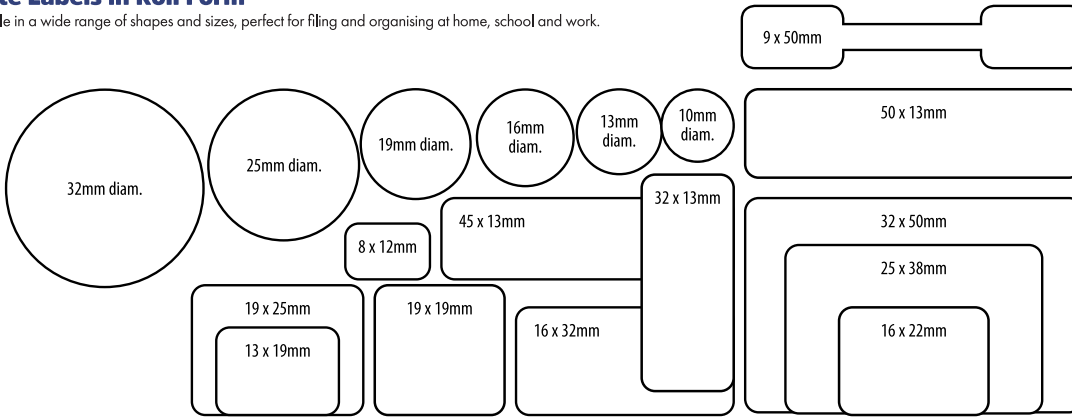

White Labels in Roll Form

Available in a wide range of shapes and sizes, perfect for filing and organising at home, school and work.

Code	Description	Code	Description	Code	Description	Code	Description
WR10	White Roll Label - 10mm diam	WR1622	White Roll Label - 16 X 22mm	WR1925	White Roll Label - 19 X 25mm	WR3213	White Roll Label - 32 X 13mm
WR13	White Roll Label - 13mm diam	WR1632	White Roll Label - 16 X 32mm	WR25	White Roll Label - 25mm diam	WR3250	White Roll Label - 32 X 50mm
WR1319	White Roll Label - 13 X 19mm	WR19	White Roll Label - 19mm diam	WR2538	White Roll Label - 25 X 38mm	WR4513	White Roll Label - 45 X 13mm
WR16	White Roll Label - 16mm diam	WR1919	White Roll Label - 19 X 19mm	WR32	White Roll Label - 32mm diam	WR5013	White Roll Label - 50 X 13mm
WR812	White Roll Label- 8 X12mm	WR950	White Roll Label - 9 X 50mm				

Say It With Signs

Redfern offers a variety of high-quality ABS signs, equipped with double-sided tape for your convenience.

Code	Description
SIGNSRS01	No Smoking
SIGNSRS02	Ladies Toilet
SIGNSRS03	Mens Toilet
SIGNSRS04	Cell Phone
SIGNSRS05	Fire Extinguisher
SIGNSRS06	Fire Hose
SIGNSRS07	No Entry
SIGNSRS08	No Parking
SIGNSRS09	Exit Right
SIGNSRS10	Exit Left
SIGNSRS11	Fire Arrow
SIGNSRS12	Exit Arrow
SIGNSRS13	Disability
SIGNSRS14	Learner Driver
SIGNSRS15	Beware of the Dog
SIGNSRS16	Red Cross
SIGNSRS17	Unisex Toilet
SIGNSRS18	First Aid White Cross
SIGNSRS19	Naked Flame
SIGNSRS20	Baby On Board
SIGNSRS21	Learner Driver Sticker
SIGNSRS22	Social Distancing
SIGNSRS23	Visitors Will Be Screened
SIGNSRS24	Sanitise Hands Here
SIGNSRS25	Please Wear Face Mask
SIGNSRS26	No Mask, No Entry
SIGNSRS27	Temperature Check Point
SIGNSRS28	No Vaping
SIGNSRS29	Emergency Assembly Point
SIGNSRS30	Pets On Board
SIGNSRS31	Smoking Area
SIGNSRS32	Charge Point
SIGNSRS33	Info
SIGNSRS34	Wi-Fi Available
SIGNSRS35	Exit
SIGNSRS36	Push & Pull