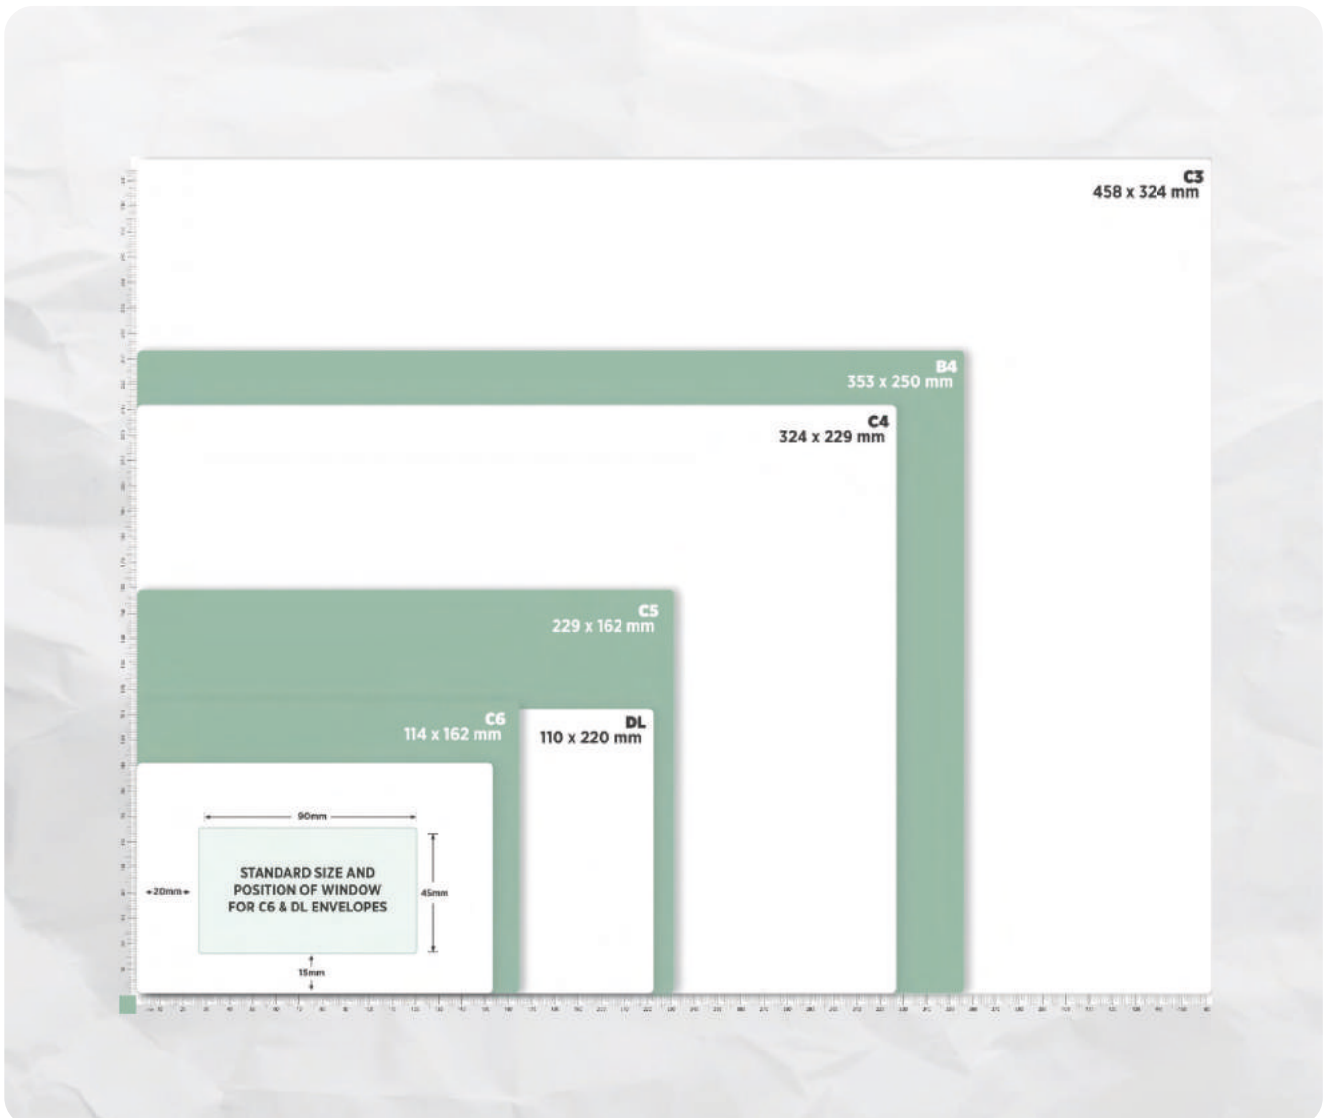

ENVELOPES

Merkap C3 Envelope

Code	Description
ENV8610	Plain Simpli Stik White, 458 x 324mm (Box 250)
ENV8600	Plain Simpli Stik Brown, 458 x 324mm (Box 250)

Merkap CD Sleeves

No Gum.

Code	Description
ENV9906	Window White, 125 x 126mm (Pack of 50)
ENV9904	Window White, 125 x 126mm (Box 500)